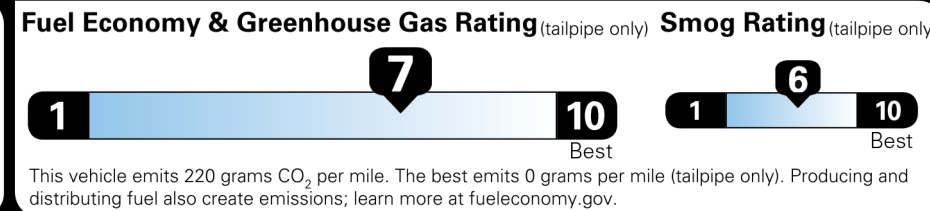

EXTERIOR

- LED Projector Headlights w/ DRLs
- LED Front Fog Lights
- 18-in. Alloy Wheels
- Heated Sideview Mirrors w/ Puddle Lamps
- Hands-Free Power Liftgate
- Power Tilt/Slide Panoramic Moonroof

INTERIOR

- 12.9-in. Toyota Audio Multimedia w/ JBL 9-Speaker Audio, Wireless Apple CarPlay & Android Auto Compatibility
- SiriusXM with 360L w/ 3-Month Trial
- 2 Qi Wireless Chargers, 5 USB-C Ports
- Heated/Ventilated Front Seats
- Heated Outboard Rear Seats
- 8-way Power Front Seats w/ Driver Lumbar Support
- SofTex-Trimmed Seats
- Smart Key System w/ Push Button Start
- 12.3-in. Digital Gauge Cluster
- Digital Rearview Mirror w/ Homelink
- Heated Steering Wheel
- Windshield De-Icer
- Rain Sensing Windshield Wipers
- Toggle-type Shift-by-Wire System

For Full Product Details, Please Visit Toyota.com/RAV4
Full Tank of Gas

BASE MANUFACTURER'S SUGGESTED RETAIL PRICE $43,300.00

OPTIONAL EQUIPMENT

- FE 50 State Emissions
- HU Head-Up Display 600.00
- 2T All Weather Floor Liners and Cargo Tray 339.00

Not Original - Copy

Created on 2026-05-21 15:26:09 (UTC)

EPA DOT Fuel Economy and Environment

Gasoline Vehicle

Fuel Economy
41 MPG
Small SUVs range from 14 to 125 MPG. The best vehicle rates 146 MPGe.
43 37
combined city/hwy city highway
2.4 gallons per 100 miles

You save $2,500
in fuel costs over 5 years compared to the average new vehicle.

Annual fuel cost $1,200

Actual results will vary for many reasons, including driving conditions and how you drive and maintain your vehicle. The average new vehicle gets 29 MPG and costs $8,500 to fuel over 5 years. Cost estimates are based on 15,000 miles per year at $3.30 per gallon. MPGe is miles per gasoline gallon equivalent. Vehicle emissions are a significant cause of climate change and smog.

fuel economy.gov
Calculate personalized estimates and compare vehicles

MANUFACTURER'S SUGGESTED RETAIL PRICE[†]	$44,239.00
DELIVERY, PROCESSING AND HANDLING FEE	1,595.00
TOTAL SUGGESTED RETAIL PRICE	$45,834.00

[†]Manufacturer's suggested retail price excludes delivery processing and handling fees, license and title fees, applicable federal, state and local taxes, and dealer and distributor options and accessories.

Delivered by Truck to: 06050
HARTFORD TOYOTA
135 W SERVICE RD
HARTFORD CT06120

TML1E2N1S0F0W0