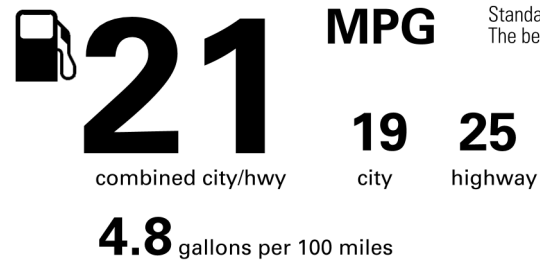

**BASE MANUFACTURER'S SUGGESTED RETAIL PRICE \$56,070.00**

**OPTIONAL EQUIPMENT**

FE	50 STATE EMISSIONS	
MR	Power Tilt/Slide Moonroof	850.00
87.	Multimedia Screen Protector - Glass	105.00
W0.	Wheels- 18" Accessory TRD Black	1,325.00
T9.	Badge Inserts- Rr TOYOTA Reflect Black	65.00
T4.	Badge Overlay- Front Emblem Black	65.00
R5.	Cargo Tray- All Weather '4Runner'	140.00
MF.	Mudguards- Fr +Rr Molded Black '4Runner'	175.00
D5.	Door Edge Guards- Front Color Keyed	150.00
BM.	Bodyside Molding- Color Keyed	260.00

Not Original - Copy

Created: 2026-05-04 15:34:16 (UTC)

**EPA DOT Fuel Economy and Environment**

**Gasoline Vehicle**

**Fuel Economy**

**You spend \$3,250 more in fuel costs over 5 years** compared to the average new vehicle.